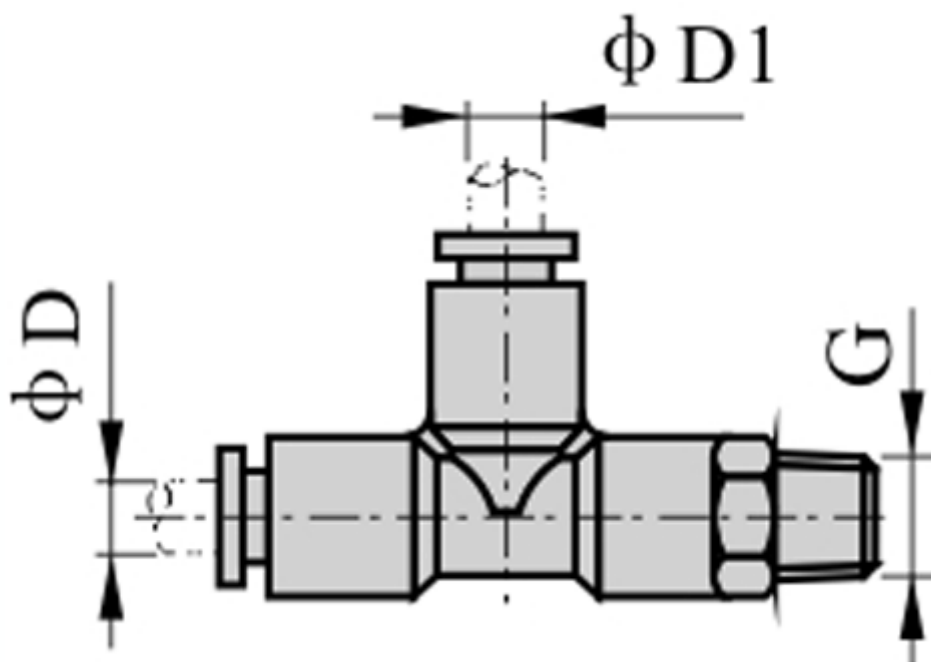

Data Sheet

Article number: 58EPD1403

Description: Fitting EPD1403 Tee connector
male thread 1/8", tube diameter 14

Measures

D = 14
Thread = 1/8"